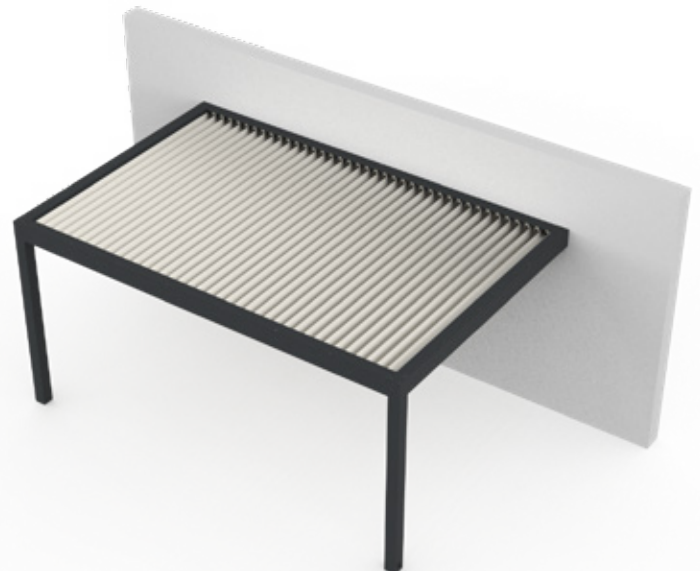

# CIVARA<sup>®</sup>

Louvered canopy

Your sun protection system dealer:

### Colours

Pure white (gloss)\*

Pure white (matte)\*\*

Anthracite grey, textured

On request

\*Frame

\*\*Only slats

### Maximum dimensions

	Width	Depth	Height***
Max. per Divara	4000 mm	6076 mm	2745 mm

\*\*\*Please note that this refers to the maximum clearance height. With its clearance height of 2745 mm, the total height of the Divara slatted roof is 3003 mm (clearance height + 258 mm).