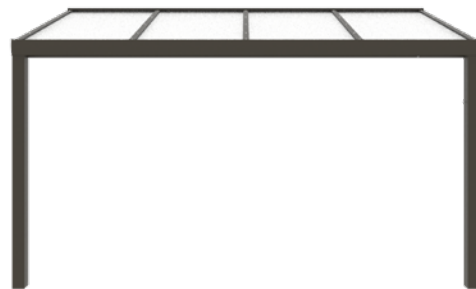

Stanza[®]

Patio roof

Your Stanza[®] dealer:

Stanza®

Patio roof

A quality patio roof made of aluminium profiles does not cost a fortune. The evidence of this is the Stanza. A low-budget patio roof which can be adapted to your personal taste and requirements.

You have the choice of a range of colours, including the unique sepia coloured textured finish. The roof of the Stanza can be fitted with either clear or opalescent polycarbonate panels. The Stanza is the only system that both keeps out the rain and offers a bit of shade, but most effective in combination with a sun protection system.

Stanza can be combined with either a Summerlight or Solidare conservatory awning. Further, it offers the option of attaching the SolidScreen (vertical screen), to block both sun and wind effectively.

Characteristics

Colours

Maximum dimensions

| | Width | Projection |
|------------------------------|---------|------------|
| Stanza (connection possible) | 6000 mm | 3500 mm |